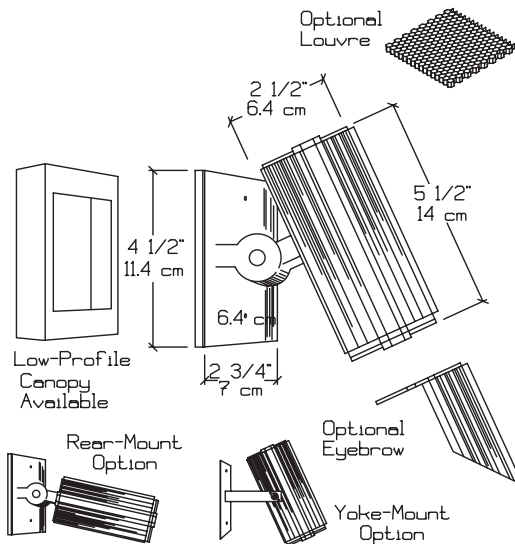

Lamp Standard AW-0603-1 -LO2036 (Standard)

Material: **Body:** Extruded Aluminum
Mount Plate: Phosphatized Steel

Finish: AW-0603 -1, -7 (Standard)
AW-0603 -2, -3, -4, -8, -9, -AV, -VP, -W
(Optional w/surcharge)

Lens: Clear Pyrex Lens (Standard) - sealed with silicone

Socket: Ceramic Socket G6.35 Bi-Pin

Mounting: Wall Mount (Standard)

Nightscaping®

Stylist

AW-0603

Nightscaping

Alternative Lamps: AW-0603-1 -LO1024*, -LO2006, -LO2012, -LO3512, -LO3520, -LO3540, -LO4208, -LO5012, -LO5024, -LO5038, -LO5055, -LH5024*, -LH5036* (Optional)
 BW-0603-1 -LO93 (SCB Lamp Option)
 BW-0603-1 -LO1141, -LO1156, -LO67, -LO89 (SCB Lamp Option)
 * = Surcharge

Lens: AW-0603-1-LO2036 -A, -B, -G, -MB, -R, -S (Optional)

Optional: See above indications
Body: AW-0603-1-LO2036 -LONG (Optional) Custom Body Length (specify length)
Mounting: AW-0603-1-LO2036 -RM (Optional) Rear Mount - Stem/Knuckle
Yoke Mounting: YM-0603-1-LO2036

Warranty: 10-year 'repair or replacement' warranty. \Repair de 10 o \warranty..

	LO 2036 (BAB) (20W)	42° x 42°
2ft	1'6"	131.3 FC
4ft	3'0"	32.8
6ft	4'7"	14.6
8ft	6'1"	8.2
10ft	7'8"	5.3
12ft	9'2"	3.7
14ft	10'9"	2.7
16ft	12'3"	2.1
18ft	13'9"	1.6
20ft	15'4"	1.3