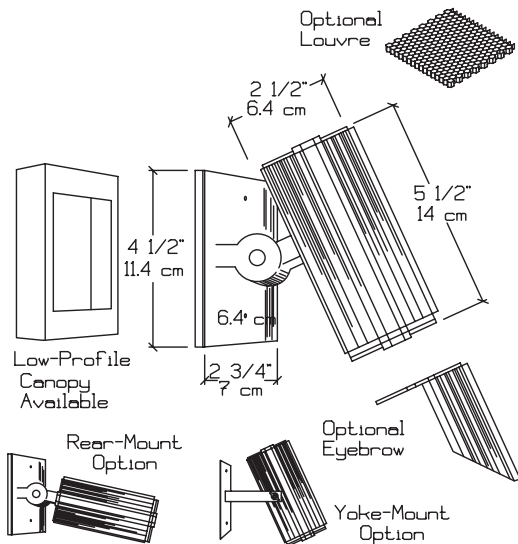

## AW-0603

*Nightscaping*

**Alternative Lamps:** AW-0603-1 -LO1024\*, -LO2006, -LO2012, -LO3512, -LO3520, -LO3540, -LO4208, -LO5012, -LO5024, -LO5038, -LO5055, -LH5024\*, -LH5036\* (Optional)  
 BW-0603-1 -LO93 (SCB Lamp Option)  
 BW-0603-1 -LO1141, -LO1156, -LO67, -LO89 (SCB Lamp Option)  
 \* = Surcharge

**Lens:** AW-0603-1-LO2036 -A, -B, -G, -MB, -R, -S (Optional)

**Optional:** See above indications  
**Body:** AW-0603-1-LO2036 -LONG (Optional) Custom Body Length (specify length)  
**Mounting:** AW-0603-1-LO2036 -RM (Optional) Rear Mount - Stem/Knuckle  
**Yoke Mounting:** YM-0603-1-LO2036

**Warranty:** 10-year 'repair or replacement' warranty. \Repair de 10 o \warranty..

	LO 2036 (BAB) (20W)	42° x 42°
2ft	1'6"	131.3 FC
4ft	3'0"	32.8
6ft	4'7"	14.6
8ft	6'1"	8.2
10ft	7'8"	5.3
12ft	9'2"	3.7
14ft	10'9"	2.7
16ft	12'3"	2.1
18ft	13'9"	1.6
20ft	15'4"	1.3