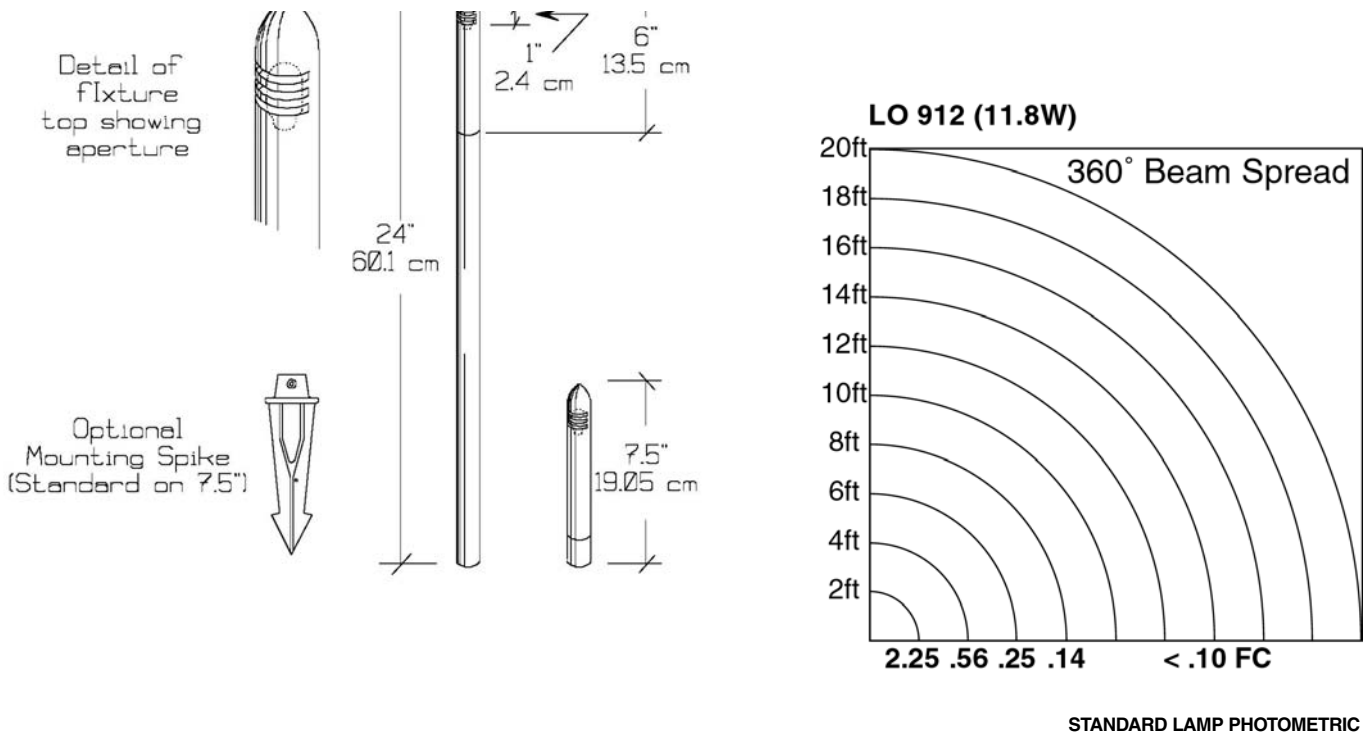

Standard Lamp: GD-7520CU -LO912 (Standard)

Material: **Top/Stem:** Copper

Finish: GD-7520 CU (Standard) Copper
GD-7520 CU-V Copper-Verde
GD-7520 -1, -2, -3, -4, -7, -8, -9, -AV, -VP, -W
(Optional w/surcharge)

Socket: Non-corroding Noryl™ (Wedge Base)

Mounting: Stem Mount Direct Burial (Standard)

Nightscaping®

Seegarliter

GD-7520CU

Nightscaping[®]

Alternative Lamps:	GD-7520CU	-LO904, -LO906, -LO921 (Optional)	
Fixture Options:	GD-7575-LO9012	7.5" Seegarliter w/Brass Spike	
	GD-7575-LO9012	CU, CUV	
	GD-7575-LO9012	-1, -7 (Standard)	
	GD-7575-LO9012	-W, -VP, -2, -3, -4, -8, -9, -V (Optional w/surcharge)	
Mounting Options:	GD-7575-LO9012	-FMO	Floor mount
	GD-7575-LO9012	-CM	Conduit mount
Options:	See above indications		
	Tops:		
	GD-7520CU-LO912	-C	Three horizontal slots (360°)
	GD-7520CU-LO912	-F	Full glass top
	GD-7520CU-LO912	-H	Half glass top
	GD-7520CU-LO912	-V	Vertical slots
	GD-7520CU-LO912	-KN	Brass knuckle
Accessories:	Elbow:		
	ELB-7520CU	-90	90° Elbow
Warranty:	10-Year 'Repair or Replace' Warranty.		

NOTE: Also available in a 7.5" version with a standard metal spike *(GD-7575). See drawing below.

DESIGN TIP*

Versatile fixture: Great for lighting short walls. Also available with a glass lens, and in a 7.5" version with spike. Optional knuckle located 6" from top of fixture.