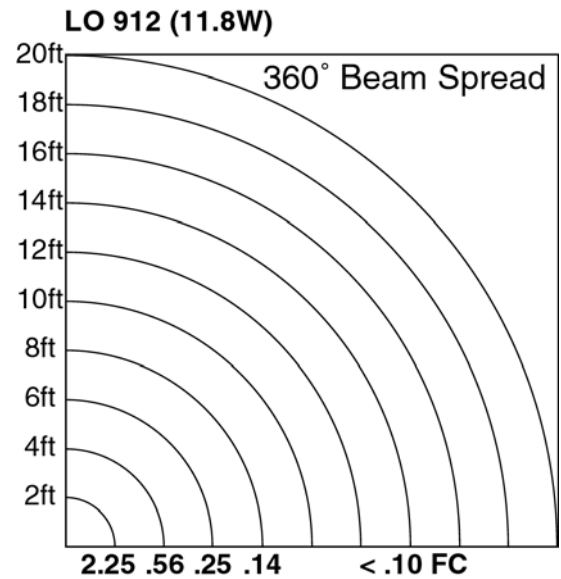

McKayliter

GD-1855

Nightscaping®

Alternative Lamps: GD-1855-1 -LO904, -LO906, -LO921 (Optional)

Mounting Options: GD-1855-1-LO912 -CM (Optional) Conduit Mount with 1/2" male pipe threads. (Factory installed)
GD-1855-1-LO912 -FMO (Optional) Floor Mount - Aluminum

Options: **Stem:** Custom lengths available at an additional cost.

Warranty: 10-Year 'Repair or Replace' Warranty.

STANDARD LAMP PHOTOMETRIC