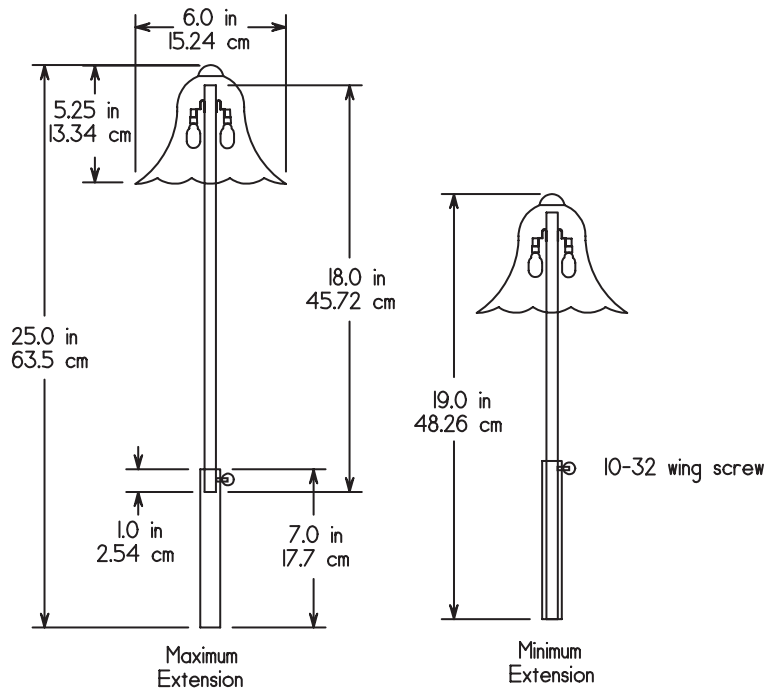

McKayliter

GD-1855

Nightscaping®

Alternative Lamps: GD-1855-1 -LO904, -LO906, -LO921 (Optional)

Mounting Options: GD-1855-1-LO912 -CM (Optional) Conduit Mount with 1/2" male pipe threads. (Factory installed)
GD-1855-1-LO912 -FMO (Optional) Floor Mount - Aluminum

Options: **Stem:** Custom lengths available at an additional cost.

Warranty: 10-Year 'Repair or Replace' Warranty.

STANDARD LAMP PHOTOMETRIC