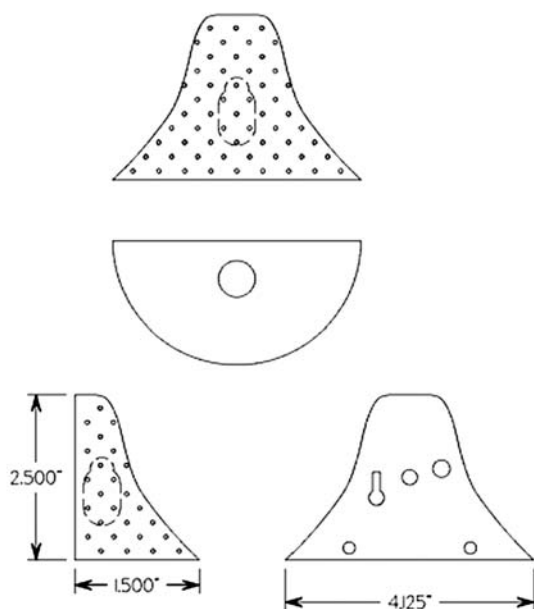

Kristal Liter

WM-2537CU

Nightscaping®

Alternative Lamps: WM-2537CU -LO904, -LO906, -LO912, LOX1417, LOX1419, LOX1430, LOX1433, LO194(Optional)

Options: Interior Finish: Gives effect of white light coming from a colored source.
TD-0302-1-LO93 -INT-A, -B, -G, -R Colored interior instead of white.

Warranty: 10-Year 'Repair or Replace' Warranty.

STANDARD LAMP PHOTOMETRIC