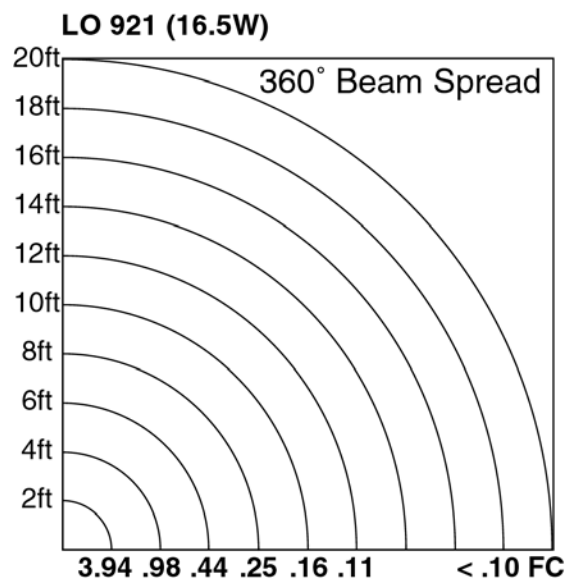

Kristal Liter

WM-2537CU

Nightscaping®

Alternative Lamps: WM-2537CU -LO904, -LO906, -LO912, LOX1417, LOX1419, LOX1430, LOX1433, LO194(Optional)

Options: Interior Finish: Gives effect of white light coming from a colored source.
TD-0302-1-LO93 -INT-A, -B, -G, -R Colored interior instead of white.

Warranty: 10-Year 'Repair or Replace' Warranty.

STANDARD LAMP PHOTOMETRIC