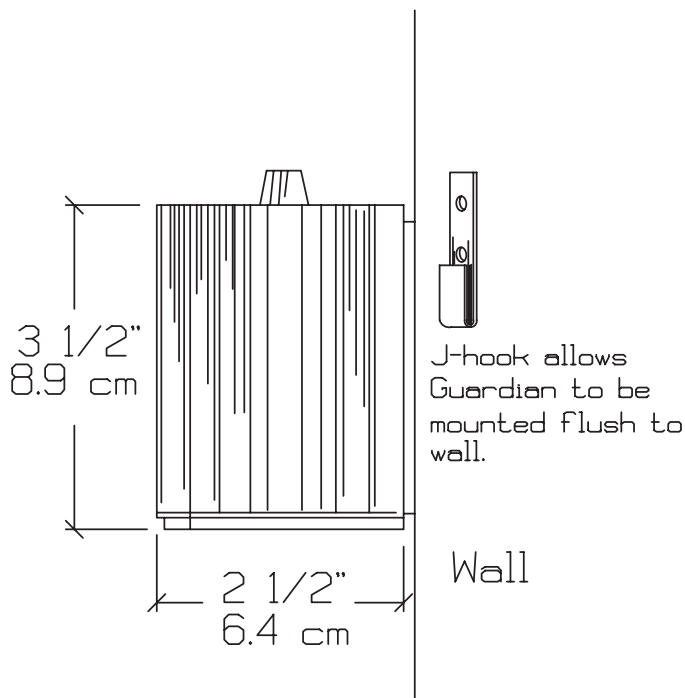

Guardian

AW-0403

Nightscaping

Alternative Lamps: AW-0403-1 -LO1141, -LO1156, -LO67, -LO89 (Optional)

Lens: AW-0403-1-LO2036 -A, -B, -G, -MB, -R, -S (Optional)

Optional: See above indications
AW-0403-1-LO2036 -LONG (Optional) Custom Body Length (specify length)
Hanging Finial:
AW-0403-1-LO2036 -FH (Optional)

Accessories: **Eyebrow: Used for extra light shielding**
EB-0203-1, -7
EB-0203-2, -3, -4, -8, -9, -AV, -VP, -W (Optional w/surcharge)
Gasket:
GS-0202 Neoprene Gasket
Lens:
NS-CL-C (Standard) Clear Pyrex Lens
NS-CL-A, -B, -G, -MB, -R, -S Colored Pyrex Lens
Lens Holder w/Lens: (Specify Powder Coating and Lens Color)
HD-CLG-1, -7 -C
HD-CLG-2, -3, -4, -8, -9, -AV, -VP, -W -A, -B, -G, -MB, -R, -S
Louvre:
LV-0202 Square 1/8" Black Louvre - Steel

Warranty: 10-year 'repair or replacement' warranty. \Repair de 10 o \warranty..

STANDARD LAMP PHOTOMETRIC

DESIGN TIP*

Additional lengths of eyebrows are available. Contact the factory for catalog #'s and custom quotes.