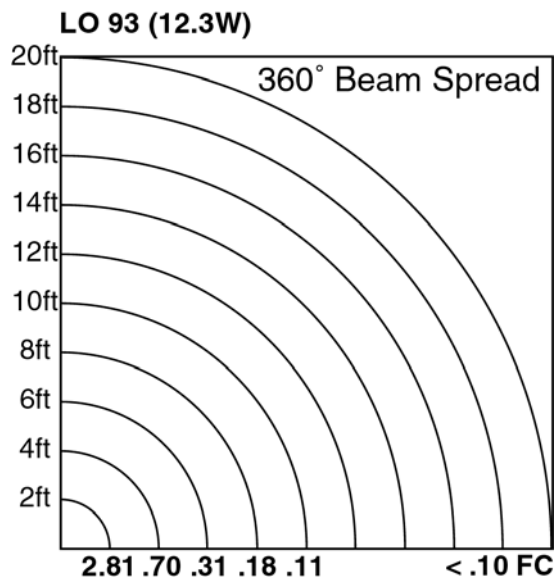

Guardian

AW-0403

Nightscaping

Alternative Lamps: AW-0403-1 -LO1141, -LO1156, -LO67, -LO89 (Optional)

Lens: AW-0403-1-LO2036 -A, -B, -G, -MB, -R, -S (Optional)

Optional: See above indications
AW-0403-1-LO2036 -LONG (Optional) Custom Body Length (specify length)
Hanging Finial:
AW-0403-1-LO2036 -FH (Optional)

Accessories: **Eyebrow: Used for extra light shielding**
EB-0203-1, -7
EB-0203-2, -3, -4, -8, -9, -AV, -VP, -W (Optional w/surcharge)
Gasket:
GS-0202 Neoprene Gasket
Lens:
NS-CL-C (Standard) Clear Pyrex Lens
NS-CL-A, -B, -G, -MB, -R, -S Colored Pyrex Lens
Lens Holder w/Lens: (Specify Powder Coating and Lens Color)
HD-CLG-1, -7 -C
HD-CLG-2, -3, -4, -8, -9, -AV, -VP, -W -A, -B, -G, -MB, -R, -S
Louvre:
LV-0202 Square 1/8" Black Louvre - Steel

Warranty: 10-year 'repair or replacement' warranty. \Repair de 10 o \warranty..

STANDARD LAMP PHOTOMETRIC

DESIGN TIP*

Additional lengths of eyebrows are available. Contact the factory for catalog #'s and custom quotes.