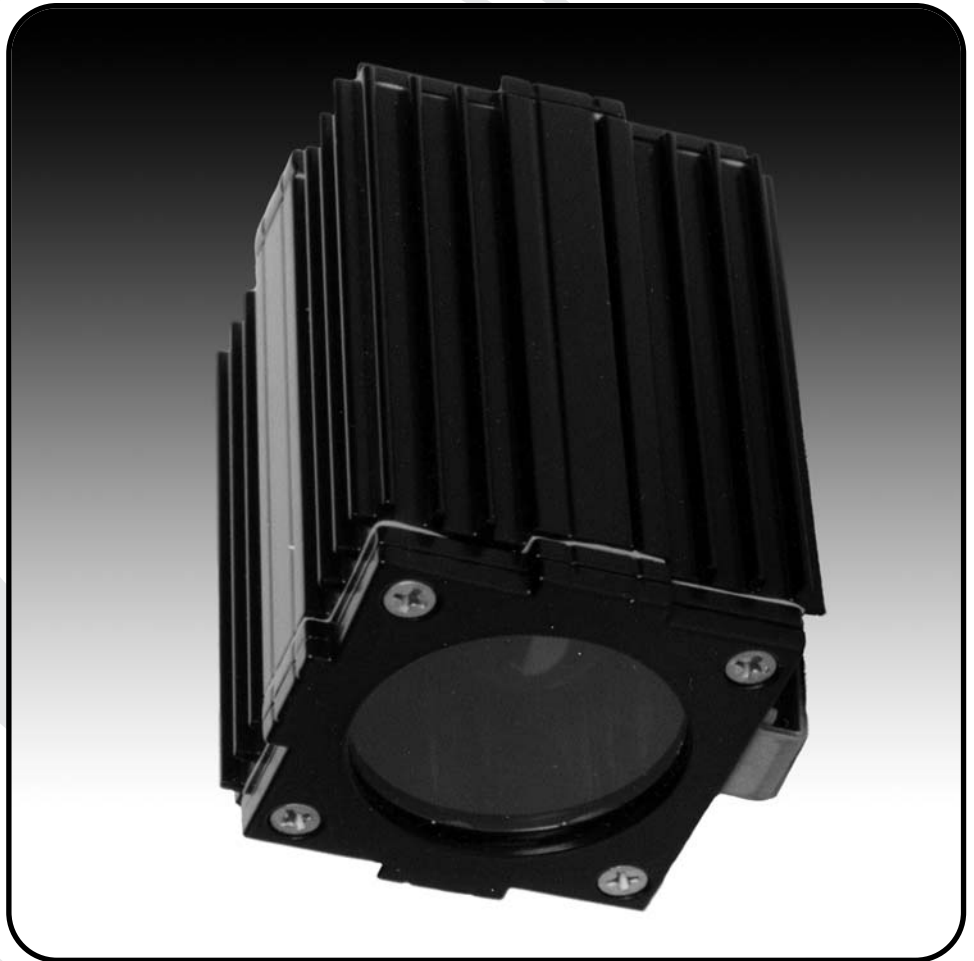

Guardian AW-0403

Pathlighting
Stairway/Step Lighting
Downlighting
Architectural Lighting
Patio/Gazebo Lighting
Wall Lighting
Area Lighting
Backlighting
Reflective Lighting
Deck/Dock Lighting

Nightscaping®
1705 E. Colton Avenue
Redlands, California 92374
Tel: (909) 794-2121
Fax: (909) 794-7292
Help Line: (800) 544-4840
E-mail: info@nightscaping.com
<http://www.nightscaping.com>

A favorite with designers this compact fixture is ideal for attaching to deck railings, gazebos or other garden and architectural structures. The standard mount allows you to install the fixture flush with flat surfaces so that no hardware is visible. The Guardian comes standard with a single contact bayonet lamp that will provide soft illumination in the landscape.

Lamp Standard AW-0403-1 -LO93 (Standard)

Material: **Body:** Extruded Aluminum

Finish: AW-0403 -1, -7 (Standard)
AW-0403 -2, -3, -4, -8, -9, -AV, -VP, -W
(Optional w/surcharge)

Lens: Clear Pyrex Lens (Standard) - sealed with silicone

Socket: Non-corroding polycarbonate (Single-Contact Bayonet)

Mounting: Flush Wall Mount (Standard)

Nightscaping®

Guardian

AW-0403

Nightscaping

Alternative Lamps: AW-0403-1 -LO1141, -LO1156, -LO67, -LO89 (Optional)