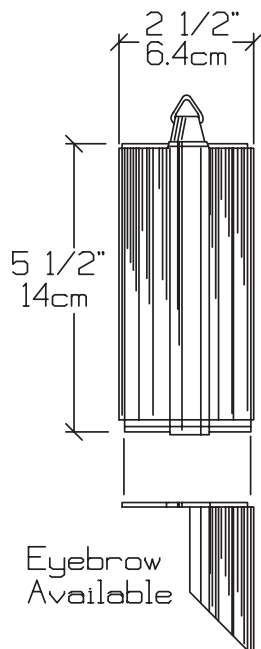

## AD-0603

*Nightscaping*

**Alternative Lamps:** AD-0603-1 -LO1024\*, -LO2006, -LO2012, -LO3512, -LO3520, -LO3540, -LO4208, -LO5012, -LO5024, -LO5038, -LO5055, -LH5024\*, -LH5036\* (Optional)  
 BD-0603-1 -LO93, LO1141, -LO1156, -LO1195\*, -LO1383\*, -LO25\*, -LO67, -LO89 (SCB Lamp Option)  
 \* = Surcharge

**Lens:** AD-0603-1-LO2036 -A, -B, -G, -MB, -R, -S (Optional)

**Optional:** See above indications  
 AD-0603-1-LO2036 -LONG (Optional) Custom Body Length (specify length)

**Accessories:** **Eyebrow: Used for extra light shielding**  
 EB-0203-1, -7  
 EB-0203-2, -3, -4, -8, -9, -AV, -VP, -W (Optional w/surcharge)  
**Gasket:**  
 GS-0202 Neoprene Gasket  
**Lens:**  
 NS-CL-C (Standard) Clear Pyrex Lens  
 NS-CL-A, -B, -G, -MB, -R, -S Colored Pyrex Lens  
**Lens Holder w/Lens: (Specify Powder Coating and Lens Color)**  
 HD-CL-1, -7 -C  
 HD-CL-2, -3, -4, -8, -9, -AV, -VP, -W -A, -B, -G, -MB, -R, -S  
**Louvre:**  
 LV-0202 Square 1/8" Black Louvre - Steel

**Warranty:** 10-year 'repair or replacement' warranty. \Repair de 10 o \warranty..

	LO 2036 (BAB) (20W)	42° x 42°
2ft	1'6"	131.3 FC
4ft	3'0"	32.8
6ft	4'7"	14.6
8ft	6'1"	8.2
10ft	7'8"	5.3
12ft	9'2"	3.7
14ft	10'9"	2.7
16ft	12'3"	2.1
18ft	13'9"	1.6
20ft	15'4"	1.3