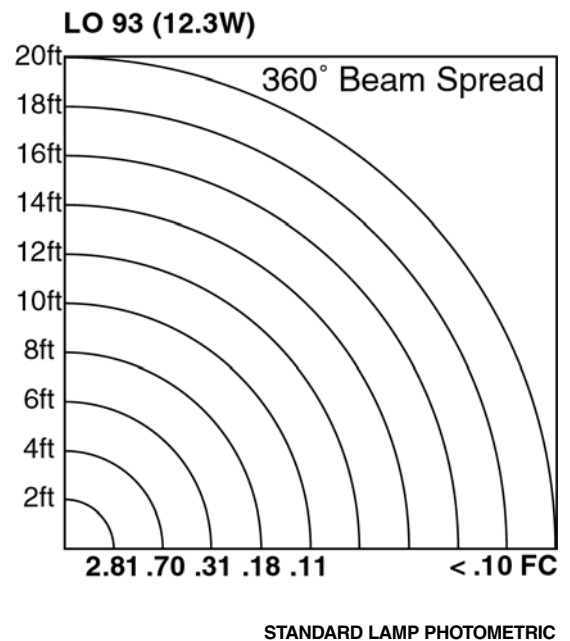

Deliter

GD-2404

Nightscaping®

Alternative Lamps:	GD-2404-1	-LO1141, -LO1156, -LO67, -LO89 (Optional)	
Mounting	GD-2404-1-LO93	-CM (Optional)	Conduit Mount with 1/2" male pipe threads. (Factory installed)
	GD-2404-1-LO93	-FMO (Optional)	Floor Mount - Aluminum
	GD-2404CU-LO93	-FMO (Optional)	Floor Mount - Brass
Options:	See above indications		
Warranty:	10-Year 'Repair or Replace' Warranty.		

DESIGN TIP*

A red and white candy-striped Deliter is available for holiday effects.