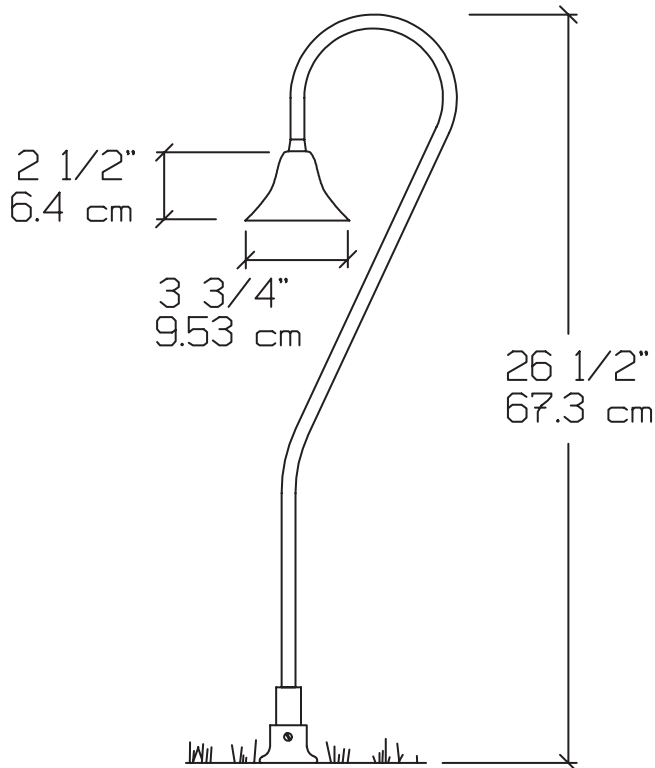

Standard Lamp: GD-2404-1 -LO93

Material: **Top/Stem:** Stainless Steel
Also available in Copper

Finish: GD-2404 -1, -7 (Standard)
GD-2404 -2, -3, -4, -8, -9, -AV, -VP, -W
(Optional w/surcharge)
GD-2404 CU Copper
GD-2404 CU-V Copper-Verde

Socket: Non-corroding polycarbonate (Single-Contact Bayonet)

Mounting: Spike Mount (Standard)

Nightscaping®

Deliter

GD-2404

Nightscaping[®]

Alternative Lamps:	GD-2404-1	-LO1141, -LO1156, -LO67, -LO89 (Optional)	
Mounting	GD-2404-1-LO93	-CM (Optional)	Conduit Mount with 1/2" male pipe threads. (Factory installed)
	GD-2404-1-LO93	-FMO (Optional)	Floor Mount - Aluminum
	GD-2404CU-LO93	-FMO (Optional)	Floor Mount - Brass
Options:	See above indications		
Warranty:	10-Year 'Repair or Replace' Warranty.		