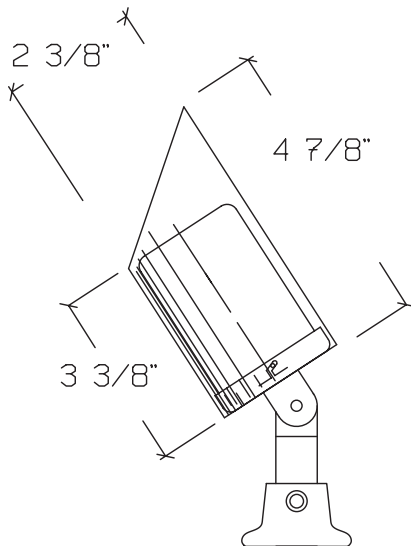

*=Surcharge

Lens: GU-0404CU-LO2036 -A, -B, -G, -MB, -R, -S (Optional)

Mounting Options:	GU-0404CU-LO2036	-TKN (Optional)	Threaded ½" Knuckle - Brass (No Spike)
	GU-0404CU-LO2036	-CM (Optional)	Conduit Mount with ½" male pipe threads. (Factory installed)
	GU-0404CU-LO2036	-FMO (Optional)	Floor Mount - Brass

Warranty: 10-Year 'Repair or Replace' Warranty

	LO 2036 (BAB) (20W)	42° x 42°
2ft	1'6"	131.3 FC
4ft	3'0"	32.8
6ft	4'7"	14.6
8ft	6'1"	8.2
10ft	7'8"	5.3
12ft	9'2"	3.7
14ft	10'9"	2.7
16ft	12'3"	2.1
18ft	13'9"	1.6
20ft	15'4"	1.3