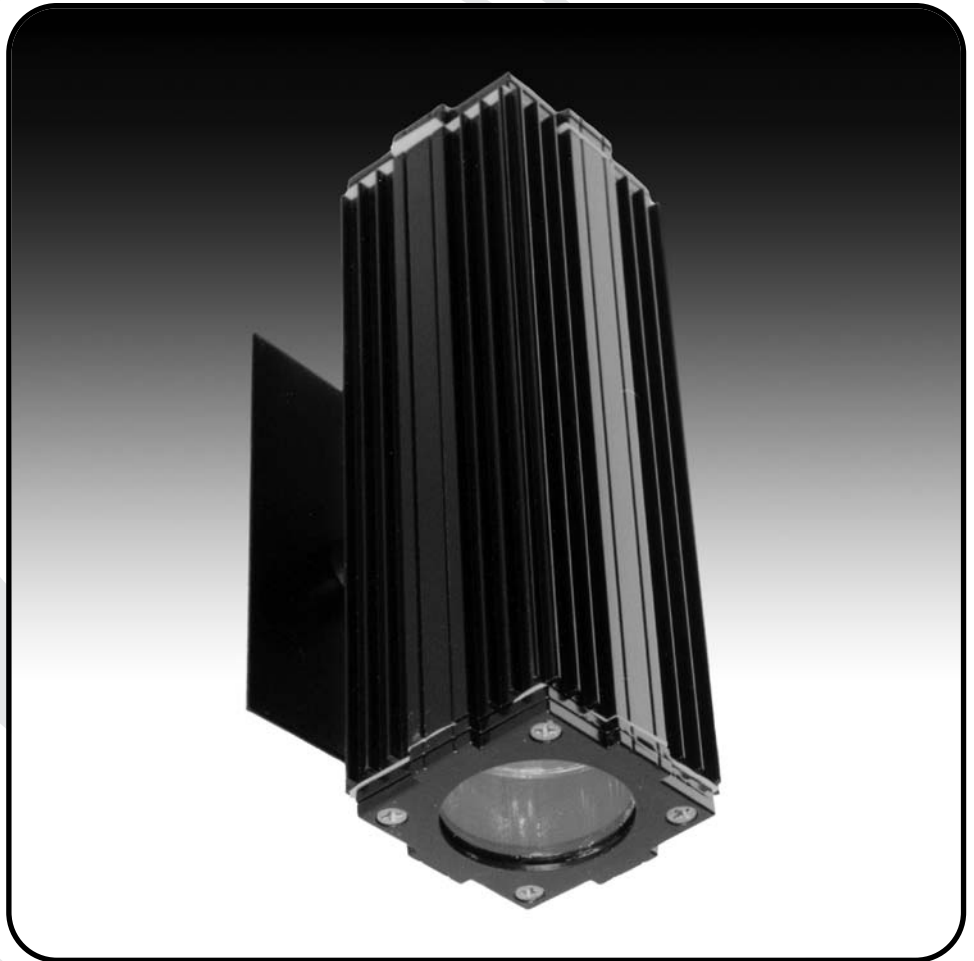

Chaperone AU-0803

Downlighting
Architectural Lighting
Wall Lighting
Pathlighting
Stairway/Step Lighting
Reflective Lighting
Patio/Gazebo Lighting

Nightscaping®
1705 E. Colton Avenue
Redlands, California 92374
Tel: (909) 794-2121
Fax: (909) 794-7292
Help Line: (800) 544-4840
E-mail: info@nightscaping.com
<http://www.nightscaping.com>

Cast light in two directions with a single fixture when you specify the Nightscaping® Chaperone. Use the Chaperone as a wall sconce to create aesthetic up and down lighting effects. Or, try this fixture for task lighting purposes in outdoor kitchens, on flag poles or any other specific application that would benefit from both up and downlighting.

Lamp Standard	AU-0803-1	-LO2036 (Standard)
Material:	Body: Extruded Aluminum	Mount Plate: Phosphatized Steel
Finish:	AU-0803	-1, -7 (Standard)
	AU-0803	-2, -3, -4, -8, -9, -AV, -VP, -W (Optional w/surcharge)
Lens:	Clear Pyrex Lens (Standard) - sealed with silicone	
Socket:	Ceramic G6.35 Bi-Pin	
Mounting:	Wall Mount (Standard)	

Nightscaping®