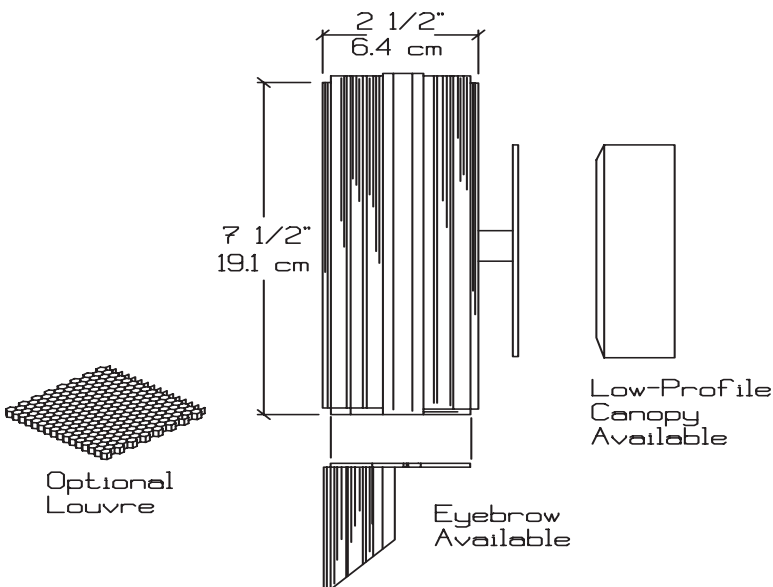

Lamp Standard	AU-0803-1	-LO2036 (Standard)
Material:	Body: Extruded Aluminum	Mount Plate: Phosphatized Steel
Finish:	AU-0803	-1, -7 (Standard)
	AU-0803	-2, -3, -4, -8, -9, -AV, -VP, -W (Optional w/surcharge)
Lens:	Clear Pyrex Lens (Standard) - sealed with silicone	
Socket:	Ceramic G6.35 Bi-Pin	
Mounting:	Wall Mount (Standard)	

Nightscaping®

Chaperone

AU-0803

Nightscaping[®]

Alternative Lamps: AU-0803-1 -LO1024*, -LO2006, -LO2012, -LO3512, -LO3520, -LO3540 (Optional)
 BU-0803-1 -LO93 (SCB Lamp Option)
 BU-0803-1 -LO1141, -LO1156, -LO67, -LO89 (SCB Lamp Option)
 * = Surcharge

Lens: AU-0803-1-LO2036 -A, -B, -G, -MB, -R, -S (Optional)

Optional: See above indications
Body:
 BU-0803-1-LO2036 -LONG (Optional) Custom Body Length (specify length)
 BU-0803-1-LO2036 -CP (Optional) One End of Body Capped

Warranty: 10-year 'repair or replacement' warranty. \Repair de 10 o \warranty..

	LO 2036 (BAB) (20W)	42° x 42°
2ft	1'6"	131.3 FC
4ft	3'0"	32.8
6ft	4'7"	14.6
8ft	6'1"	8.2
10ft	7'8"	5.3
12ft	9'2"	3.7
14ft	10'9"	2.7
16ft	12'3"	2.1
18ft	13'9"	1.6
20ft	15'4"	1.3