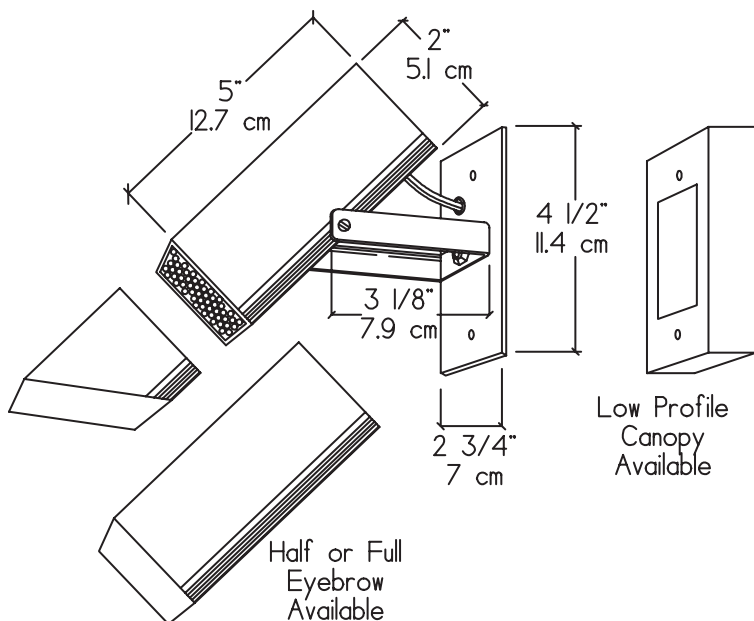

Lens: WM-0602CU-LO2036 -A, -B, -G, -MB, -R, -S (Optional)

Optional: See above indications

Accessories:

Lens:
 NS-SP-C (Standard/Accessory) Clear Lens
 NS-SP-A, -B, -G, -R, -S Colored Lens

Eyebrow (Half Horizontal/Vertical): Used for extra light shielding
 EB-0202CU Copper
 EB-0202CU-V Copper-Verde
 EB-0202CU-1, -2, -3, -4, -7, -8, -9, -AV, -VP, -W (Optional w/surcharge)

Eyebrow (Full Horizontal/Vertical): Used for extra light shielding
 EB-0404CU Copper
 EB-0404CU-V Copper-Verde
 EB-0404CU-1, -2, -3, -4, -7, -8, -9, -AV, -VP, -W (Optional w/surcharge)

Louvre:
 LV-0202 Square 1/8" Black Louvre - Steel

Warranty: 10-year 'repair or replacement' warranty. \Repair de 10 o \warranty..

	LO 2036 (BAB) (20W)	42° x 42°
2ft	1'6"	131.3 FC
4ft	3'0"	32.8
6ft	4'7"	14.6
8ft	6'1"	8.2
10ft	7'8"	5.3
12ft	9'2"	3.7
14ft	10'9"	2.7
16ft	12'3"	2.1
18ft	13'9"	1.6
20ft	15'4"	1.3