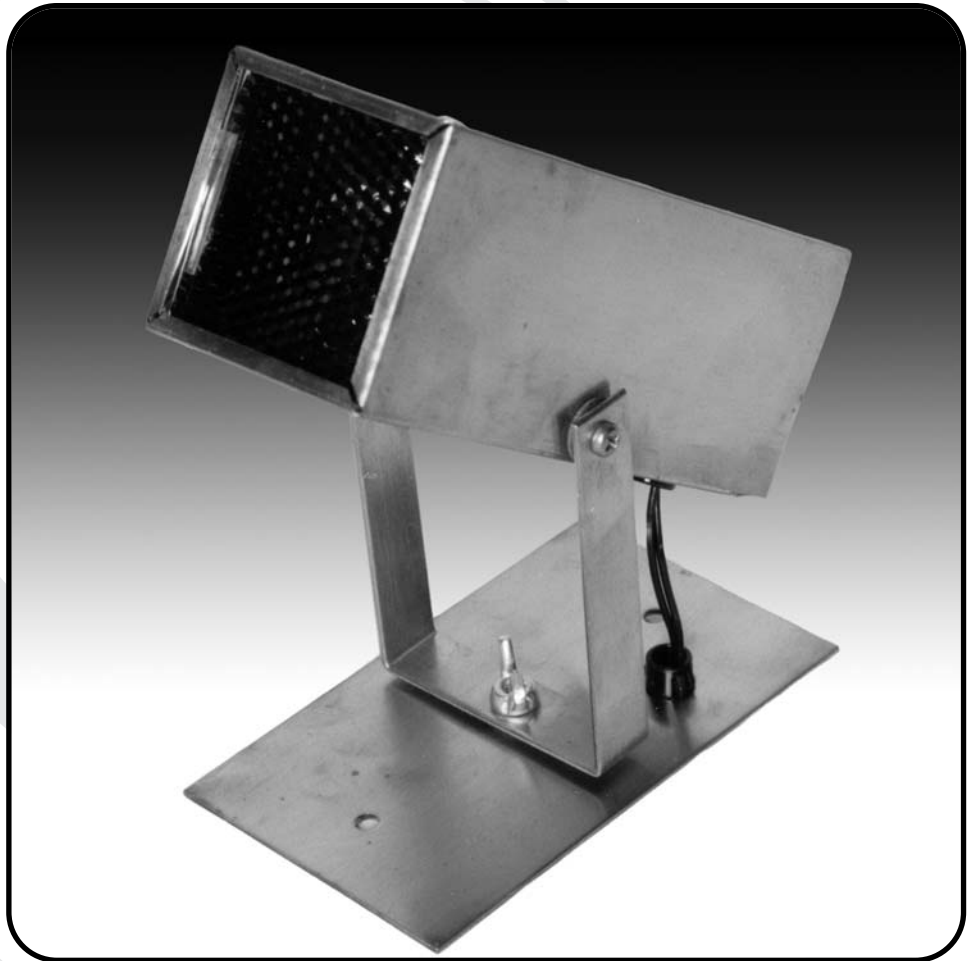

Cameoliter WM-0602CU

Downlighting
Spot Lighting
Architectural Lighting
Patio/Gazebo Lighting
Fountain/Statue Lighting
Area Lighting
Highlighting
Floor Lighting
Sign Lighting
Wall Lighting
Moonlighting
Recreational Lighting
Cross Lighting
Reflective Lighting

Nightscaping®
1705 E. Colton Avenue
Redlands, California 92374
Tel: (909) 794-2121
Fax: (909) 794-7292
Help Line: (800) 544-4840
E-mail: info@nightscaping.com
<http://www.nightscaping.com>

Spotlight specific landscape features with the Cameoliter. This fixture utilizes MR-16 lamps and is available with your choice of multiple Pyrex lenses, honeycomb louvers, and optional eyebrows. The compact design allows you to install this fixture in tight spaces where others may not fit.

Lamp Standard WM-0602CU -LO2036 (Standard)

Material: **Body:** Copper
Mount Plate/Yoke: Brass

Finish: WM-0602 CU (Standard) Copper
WM-0602 CU-V Copper-Verde
WM-0602 CU-1, -2, -3, -4, -7, -8, -9, -AV, -VP, -W
(Optional w/surcharge)

Lens: Clear Pyrex Lens (Standard)

Socket: Ceramic G6.35 Bi-Pin

Mounting: Wall Mount (Standard)

Nightscaping®

Cameoliter

WM-0602CU

Nightscaping

Alternative Lamps: WM-0602CU -LO1024*, -LO2006, -LO2012, -LO3512, -LO3520, -LO3540, -LO4208, -LO5012, -LO5024,-LO5038, -LO5055, -LH5024*, -LH5036* (Optional)
 BM-0602CU -LO93 (SCB Lamp Option)
 BM-0602CU -LO1141, -LO1156, -LO67, -LO89 (SCB Lamp Option)
 * = Surcharge