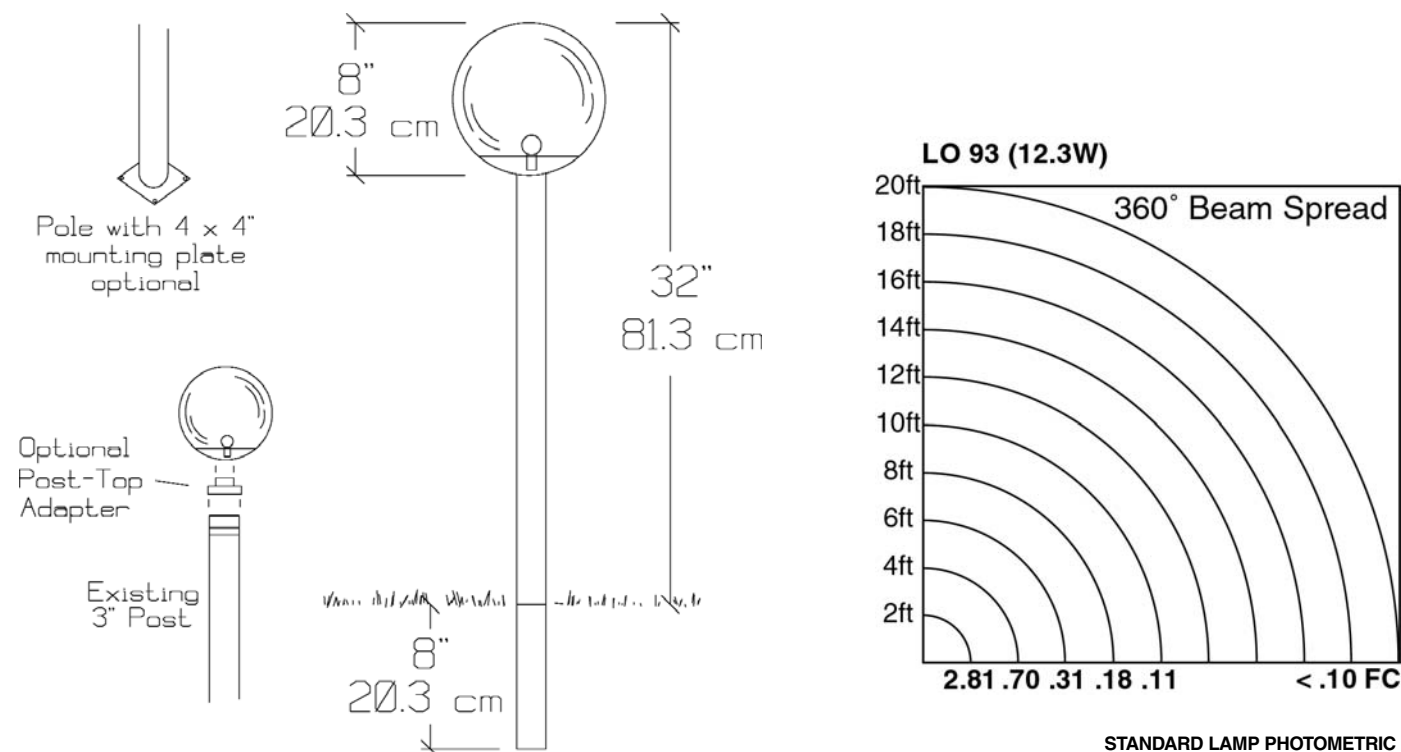

Lens: GA-3208-1-LO93 -A, -B, -G, -R (Optional w/surcharge)

Mounting Options: GA-3208-1-LO93 -MP (Optional w/surcharge)
Steel/Brass 4" Square Plate soldered to end of stem.

Options: See above indications
Stem: Custom lengths available at an additional cost.

Accessories: **Post Top Adapter: Adapts 1 3/4" Arealiter stem to a 3" post top.**

- 0375 -1, -7
- 0375 -2, -3, -4, -8, -9, -AV, -VP, -W
- 0375 CU Copper
- 0375 CU-V Copper-Verde

Post Top Adapter: Adapts 1 3/4" Arealiter stem to either a square or round 4"x4" post top.

- 0375 -4S Square
- 0375 -4R Round

Globes: Opaque Lexan colored globes. (Specify color)

- PN-550 -C (Standard/Accessory)
- PN-550 -A, -B, -G, -R

Warranty: 10-Year 'Repair or Replace' Warranty.

DESIGN TIP*