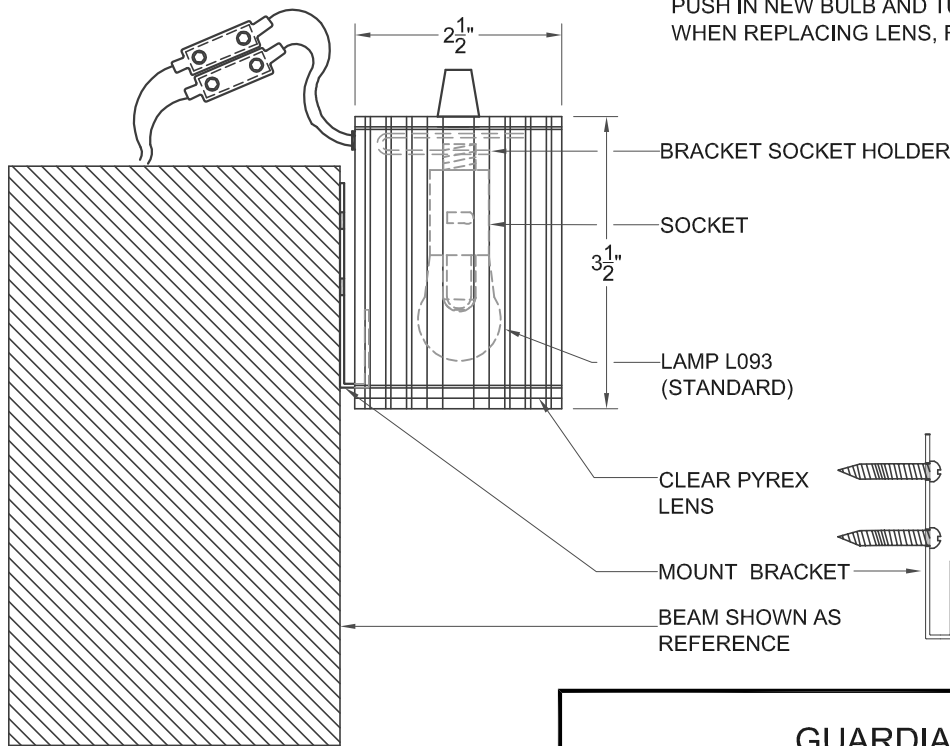

OPTIONAL HANGING FINIAL FOR CEILING MOUNT

OPTIONAL LOUVER

BOTTOM VIEW

SIDE VIEW (SHOWN AS MOUNTED)

**MATERIALS**

EXTRUDED ALUMINUM

**LAMP**

LO93 (STANDARD)  
Single contact bayonet, 12 Watts

**LENS:**

CLEAR PYREX LENS (STANDARD)  
SEALED WITH SILICONE  
(COLORED, OPTIONAL)

**SOCKET:**

NON-CORRODING POLYCARBONATE  
SINGLE- CONTACT BAYONET

**MOUNTING:**

J-HOOK, FLUSH WALL MOUNT (STANDARD)  
(HANGING FINIAL, OPTIONAL)

**LAMP REPLACEMENT:**

REMOVE FOUR SCREWS IN FRONT OF FIXTURE  
PULL OFF LENS AND GASKET  
PUSH IN OLD BULB, TURN COUNTER-CLOCKWISE AND REMOVE  
PUSH IN NEW BULB AND TURN CLOCKWISE  
WHEN REPLACING LENS, FIT GASKET IN PLACE