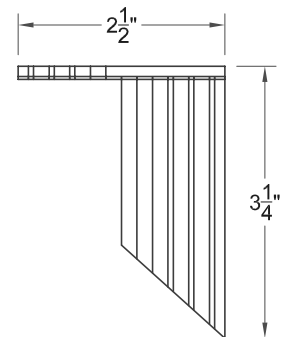

**LAMP REPLACEMENT:**

REMOVE FOUR SCREWS IN FRONT OF FIXTURE  
PULL OFF LENS AND GASKET  
PUSH IN OLD BULB, TURN COUNTER-CLOCKWISE AND REMOVE  
PUSH IN NEW BULB AND TURN CLOCKWISE  
WHEN REPLACING LENS, FIT GASKET IN PLACE

OPTIONAL EYEBROW

GUARDIAN AW-0403

*Nightscaping*

SIZE <b>A</b>	DRAWN BY LUIS ENRIQUEZ	CLASSIFICATION DOWNLIGHTING	DATE SEPTEMBER 1, 2006
------------------	---------------------------	--------------------------------	---------------------------