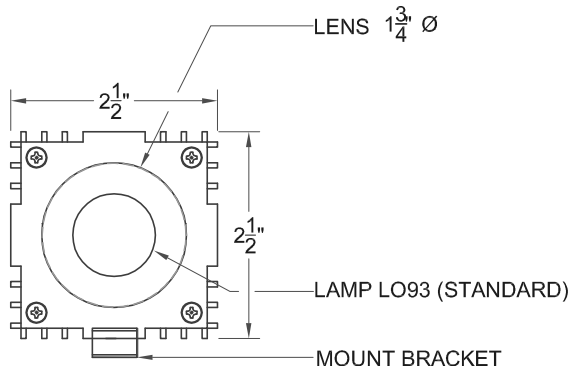

OPTIONAL HANGING FINIAL FOR CEILING MOUNT

OPTIONAL LOUVER

BOTTOM VIEW

SIDE VIEW (SHOWN AS MOUNTED)

**MATERIALS**

EXTRUDED ALUMINUM

**LAMP**

LO93 (STANDARD)  
Single contact bayonet, 12 Watts

**LAMP REPLACEMENT:**

REMOVE FOUR SCREWS IN FRONT OF FIXTURE  
PULL OFF LENS AND GASKET  
PUSH IN OLD BULB, TURN COUNTER-CLOCKWISE AND REMOVE  
PUSH IN NEW BULB AND TURN CLOCKWISE  
WHEN REPLACING LENS, FIT GASKET IN PLACE