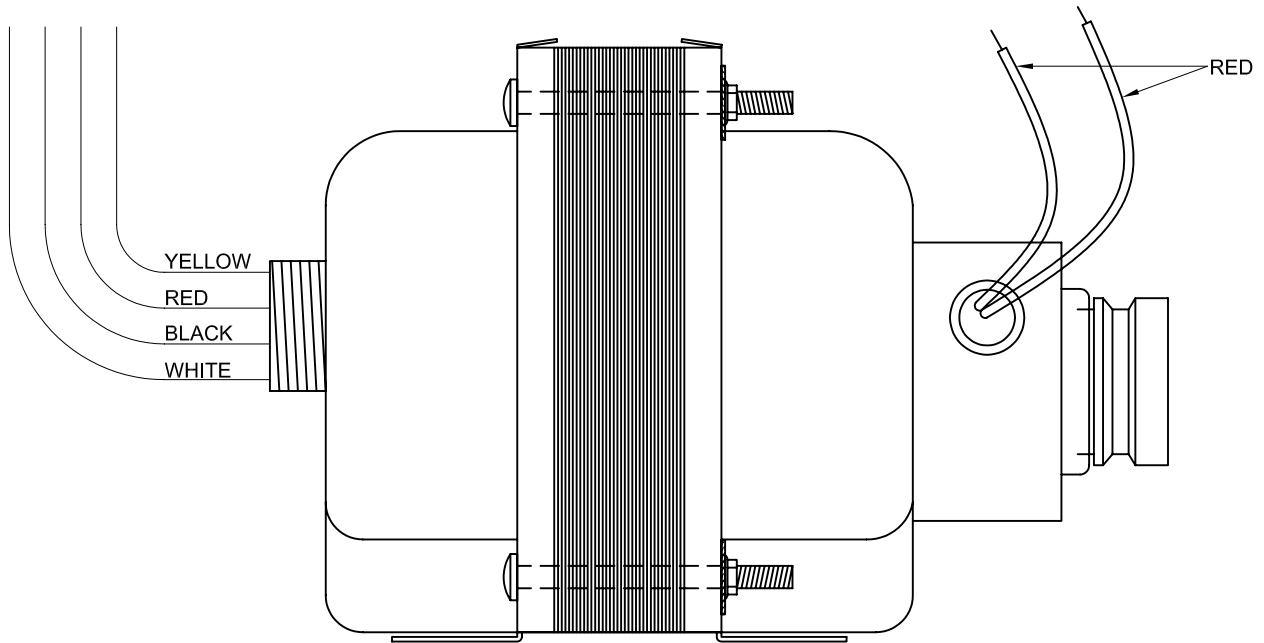

NON-RAINTITE TRANSFORMER

V12-100VA / V12-150VA / V12-250VA

120/127 VOLT LEADS - 60 CYCLE

12 VOLT OUTPUT

STANDARD OUTPUT:

NEUTRAL TO WHITE / HOT TO YELLOW / TAPE OFF RED & BLACK

EXTENDED LIFE:

NEUTRAL TO WHITE / HOT TO RED / TAPE OFF YELLOW & BLACK

DOUBLE STANDARD OUTPUT:

NEUTRAL TO WHITE / HOT TO BLACK / TAPE OFF RED & YELLOW